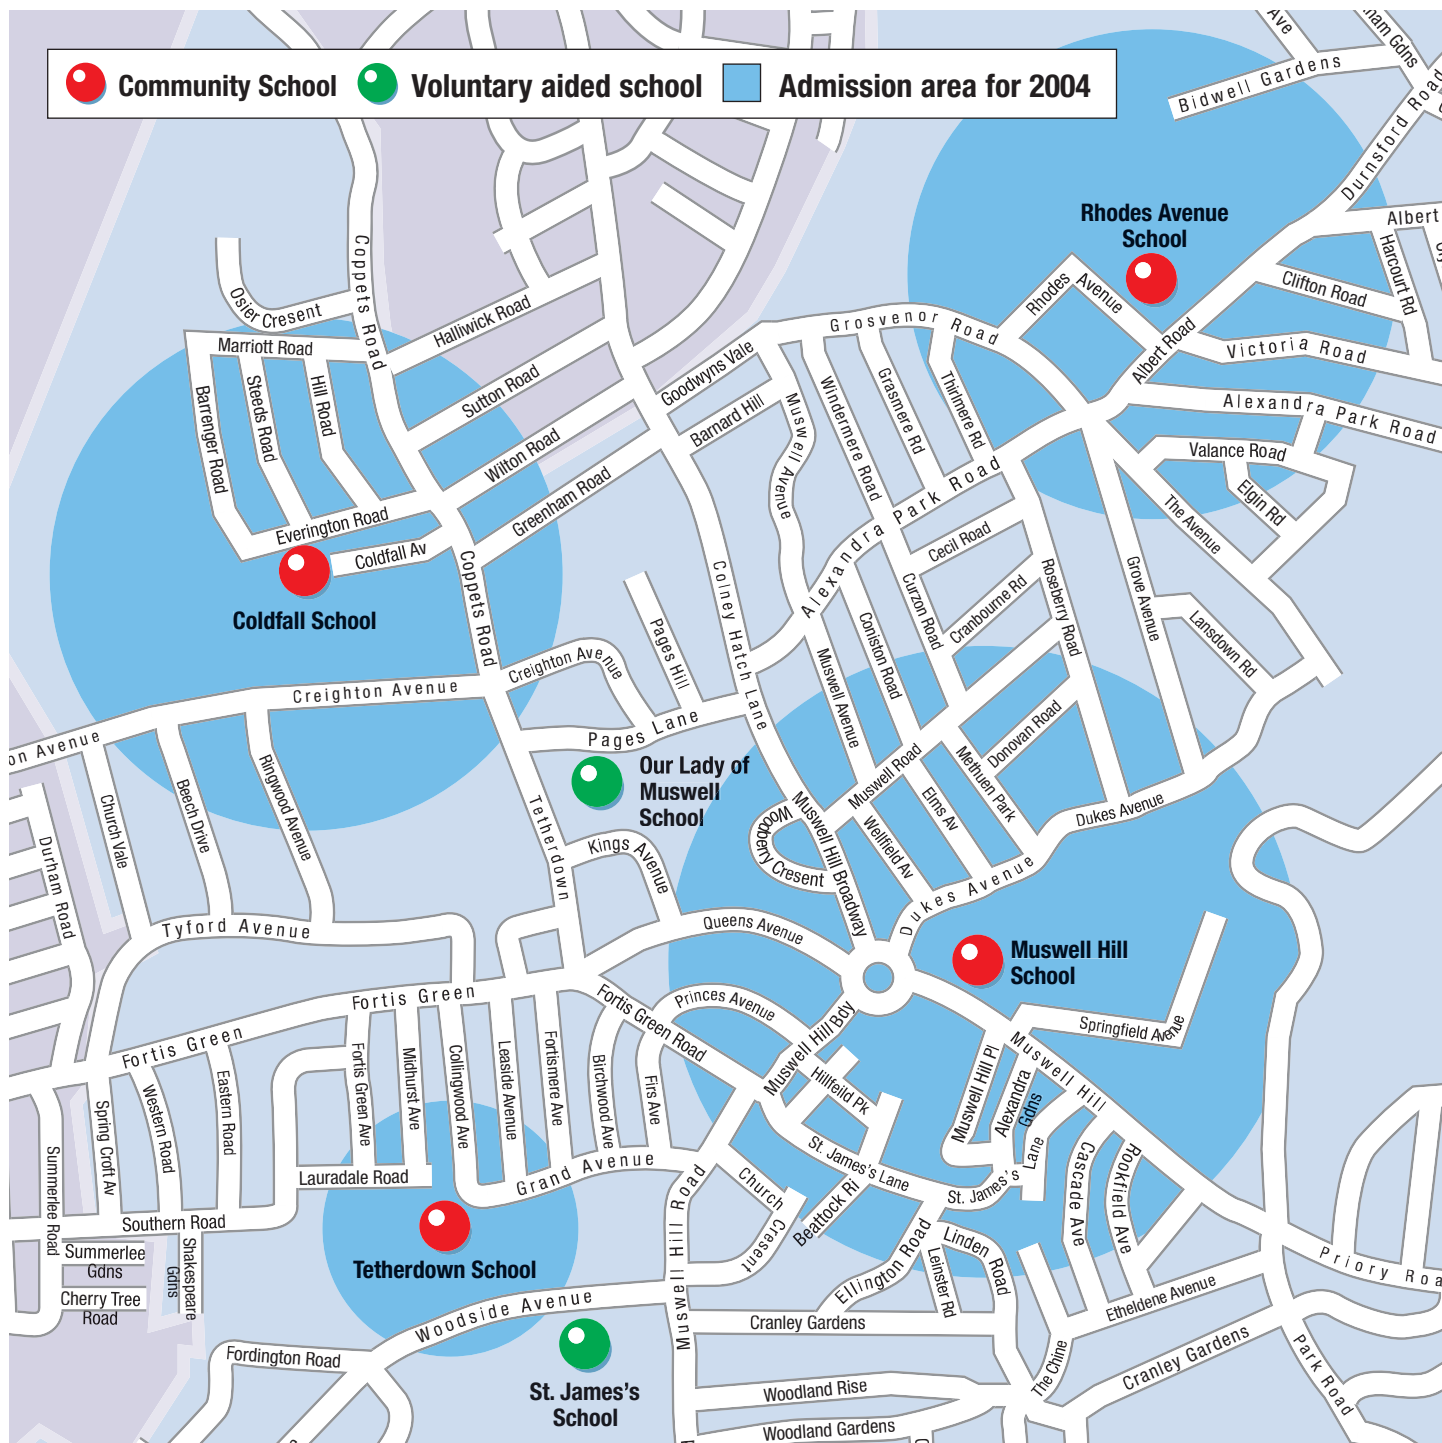

Muswell Hill schools crisis

Do you live in a school free zone?

The circles on the map above show the admission areas for local primary schools this year.

45 local children didn't get into any community school in Muswell Hill.

Next year it could be your child.

Without action, the situation will only get worse.

Public meeting: Wednesday 9 June 7.30pm Muswell Hill Methodist Church

For more information visit: www.north10.com