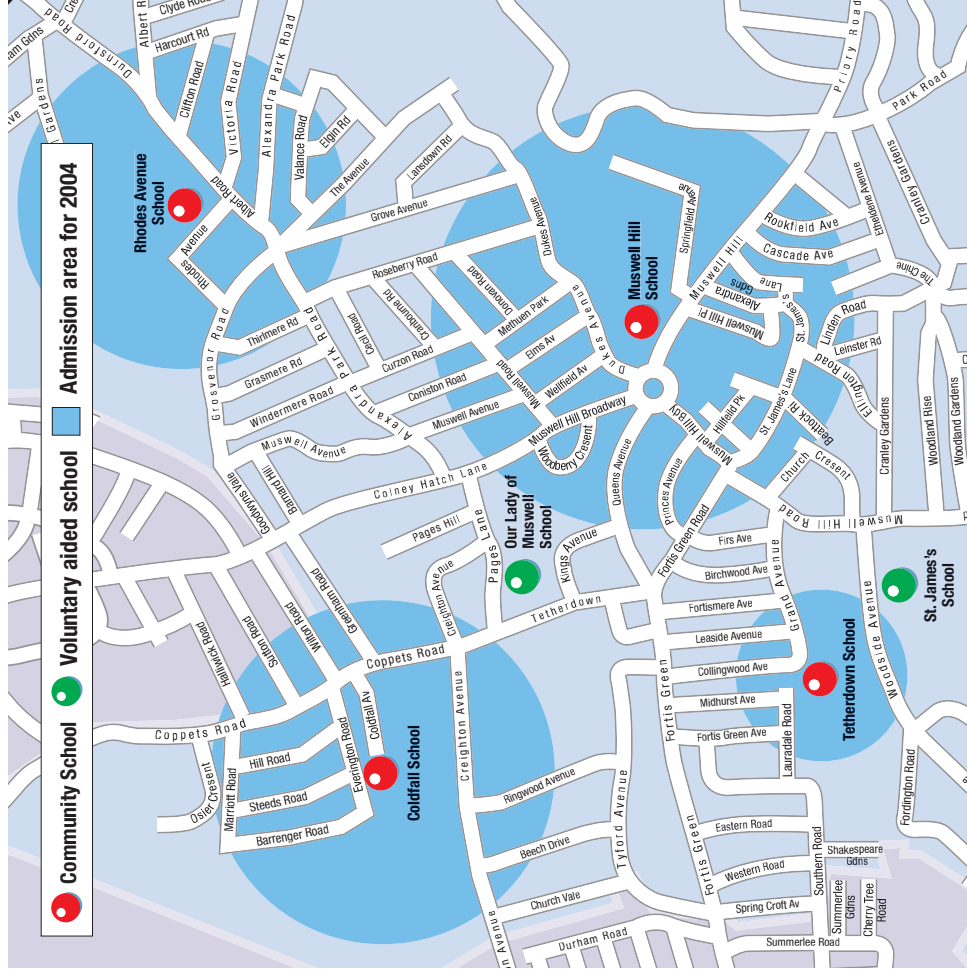

## Do you live in a school free zone?

The circles on the map above show the admission areas for local primary schools this year. 45 local children didn't get into any community school in Muswell Hill.

Next year it could be your child.

Without action, the situation will only get worse.

**Public meeting: Wednesday 9 June 7.30pm**

**Muswell Hill Methodist Church**

For more information visit: [www.north10.com](http://www.north10.com)