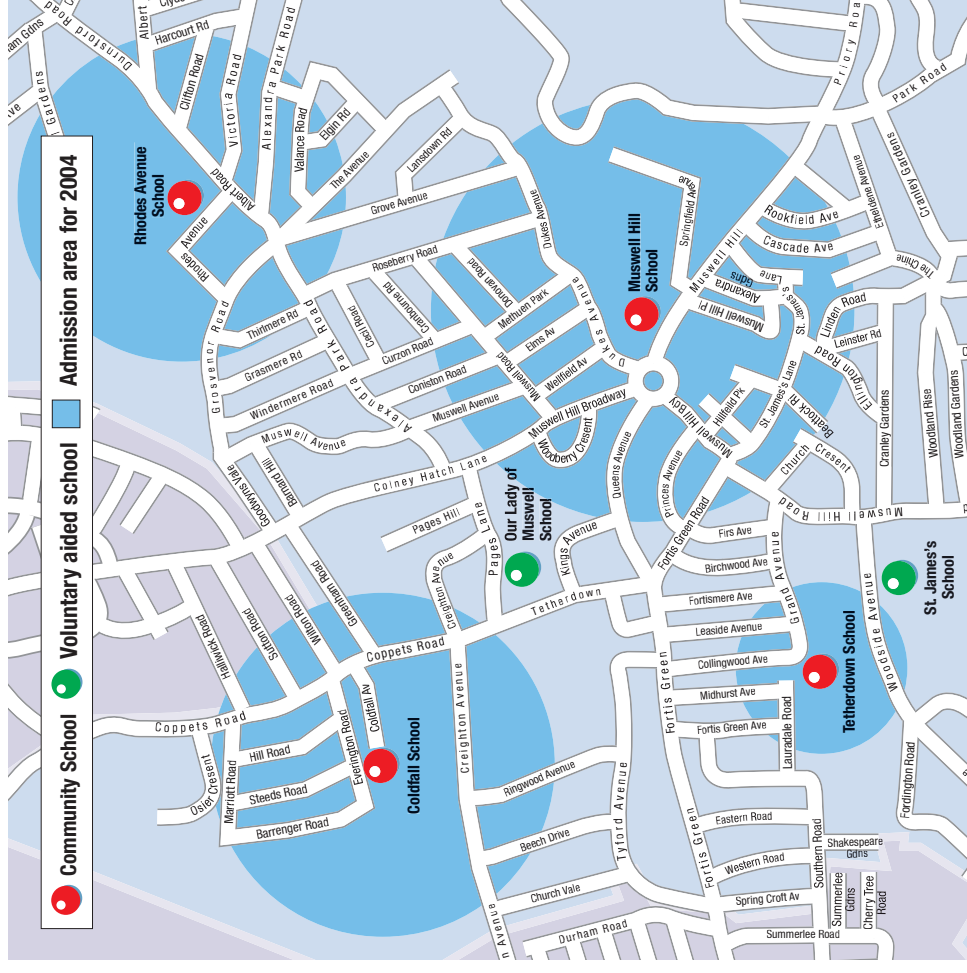

## Do you live in a school free zone?

The circles on the map above show the admission areas for local primary schools this year. 45 local children didn't get into any community school in Muswell Hill.

Next year it could be your child.

Without action, the situation will only get worse.

**Public meeting: Wednesday 9 June 7.30pm**

**Muswell Hill Methodist Church**

For more information visit: [www.north10.com](http://www.north10.com)